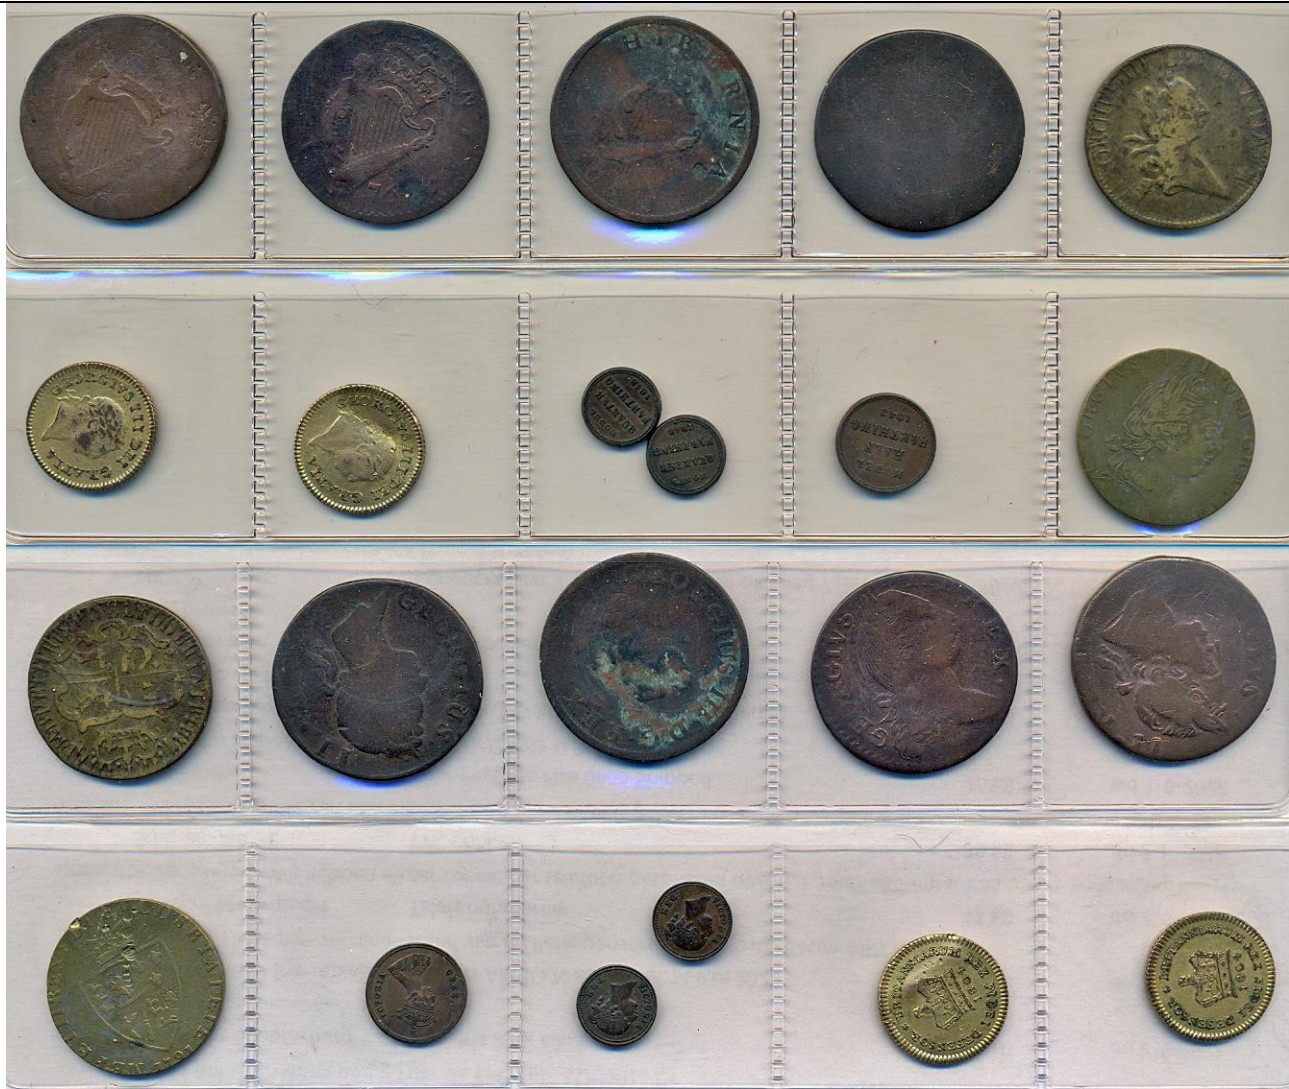

Kavel

Foto

145